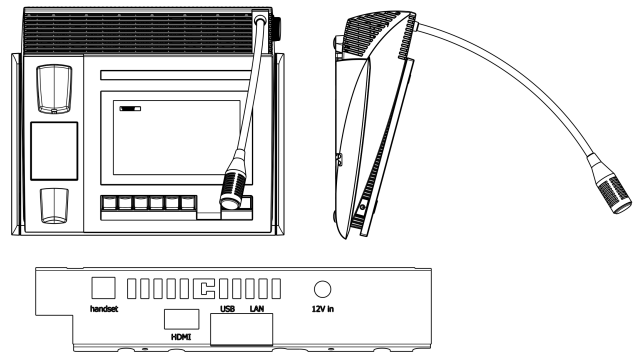

System overview

Parts included

Quantity	Component
1	NEXTGEN HW CONSOLE IP-3008
1	EULA - MICROSOFT
1	QUICK INSTALL GUIDE
1	SAFETY INSTRUCTIONS